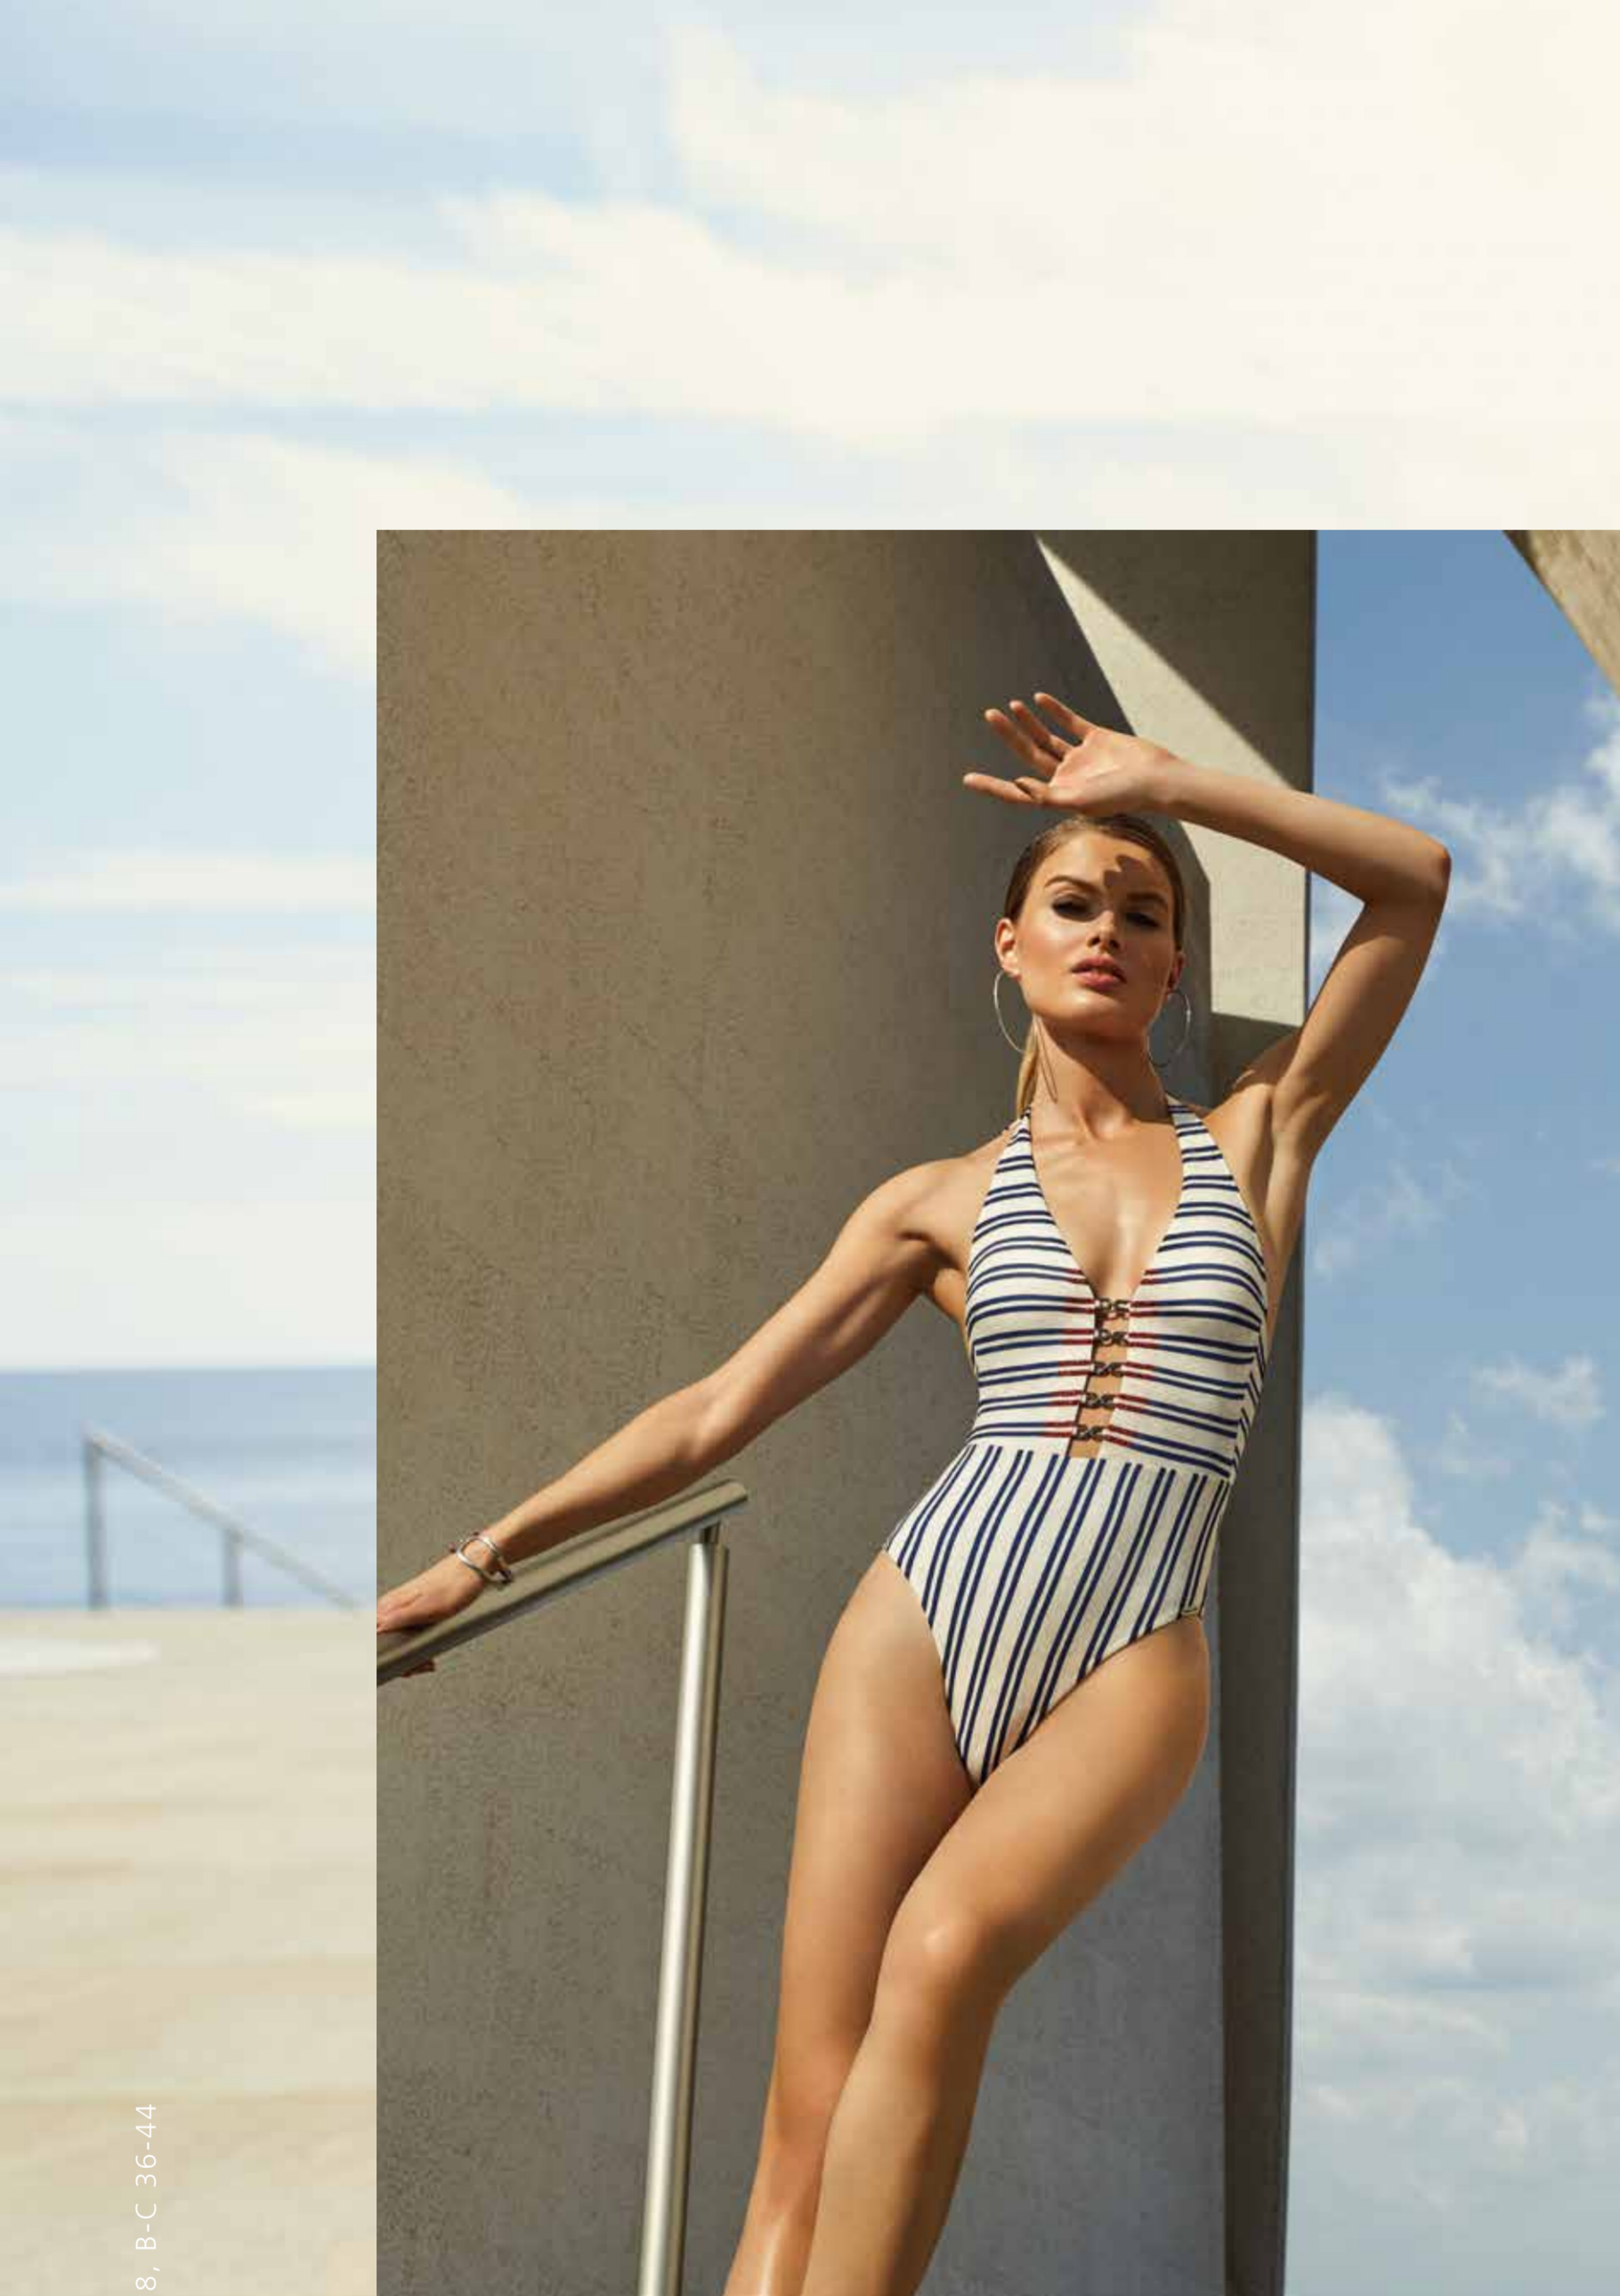

BREEZE • 8889/404/538, B-C 36-44